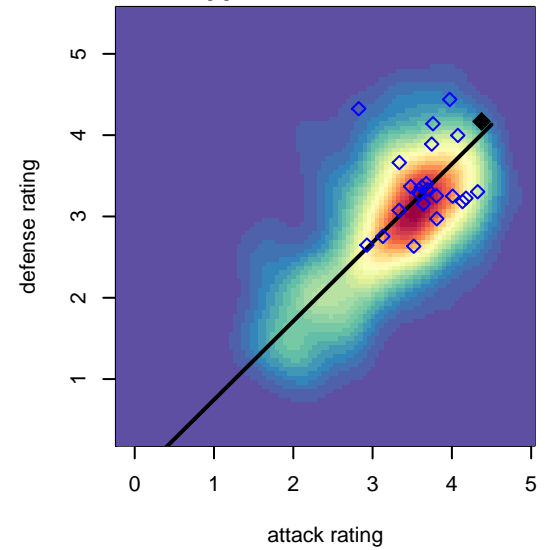

# West Coast FC B99

Mission Viejo, CAS  
 B99 total strength=2033  
 attack=79.42 defense=64.61  
 fall league = SCDL FI1 U18  
 notes= Wyss 2016

alt names used:  
 WEST COAST FC WYSS (CAS)  
 West Coast FC B99 Wyss  
 West Coast FC B99 Wyss  
 WEST COAST FC WYSS (CAS)  
 West Coast FC B99 Wyss

Venues played:  
 2016 Surf Cup Super Black U18  
 2016 FWRL CAS B99  
 2016 SCDL FI1 U18  
 2016 Nomads Thanksgiving 1st Division U18  
 2016 NV Players Showcase U-18 Treasure Isl

**attack and defense variance (black dot)  
relative to other teams  
and top 10 in region**

**attack and defense rating  
relative to others at age  
and all opponents in last 13 months**

**attack and defense rating  
relative to others at age  
and all opponents in last 13 months**

**Performance relative to 13 month average**

**Performance relative to 13 month average**

Distribution of opponents  
 Red = Lose zone, Blue = Win zone, Green = Even  
 Black line separates win/lose zones

lot. A=Neither has attack advantage, B=Opponent has both attack and defense advantage, C=Opponent has both attack and defense disadvantage, D=Both have