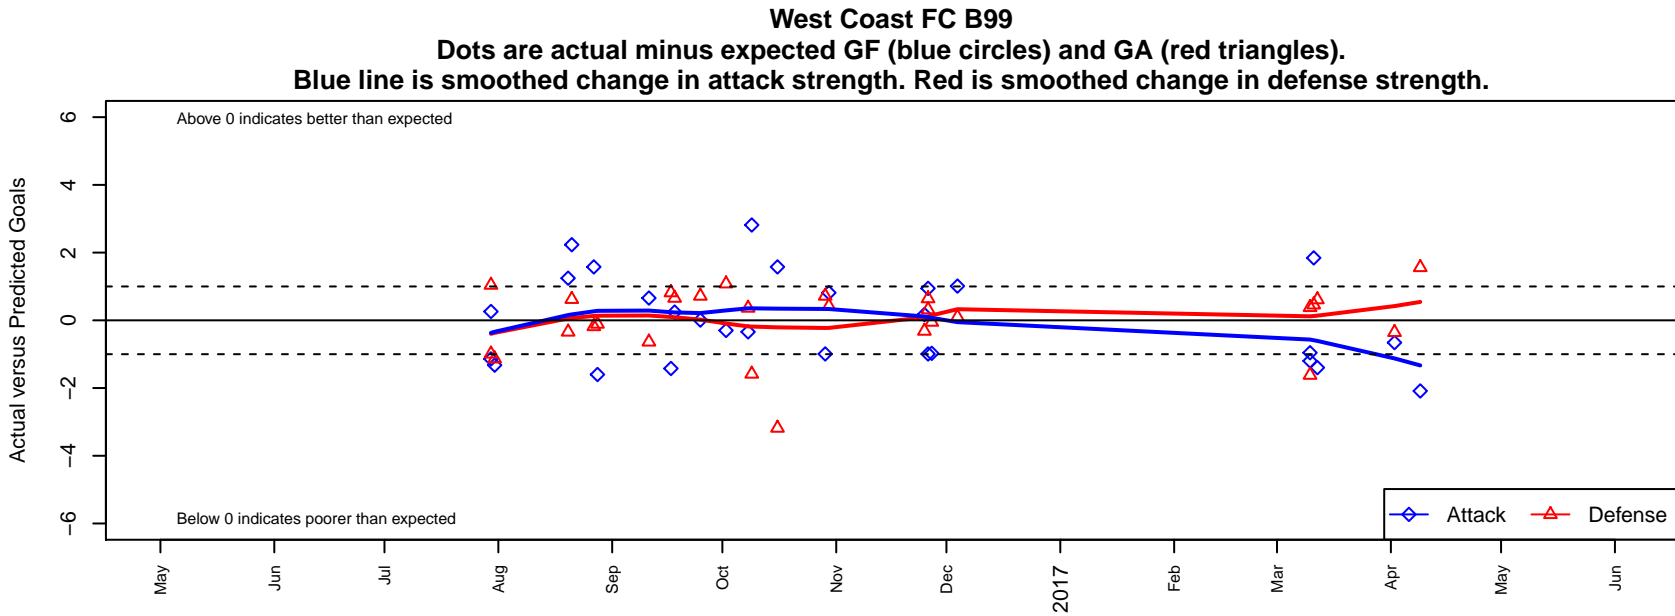

**attack and defense variance (black dot)
relative to other teams
and top 10 in region**

**attack and defense rating
relative to others at age
and all opponents in last 13 months**

**attack and defense rating
relative to others at age
and all opponents in last 13 months**

West Coast FC B99

Mission Viejo, CAS
B99 total strength=2033
attack=79.42 defense=64.61
fall league = SCDL FI1 U18
notes= Wyss 2016

alt names used:
WEST COAST FC WYSS (CAS)
West Coast FC B99 Wyss
West Coast FC B99 Wyss
WEST COAST FC WYSS (CAS)
West Coast FC B99 Wyss

Venues played:
2016 Surf Cup Super Black U18
2016 FWRL CAS B99
2016 SCDL FI1 U18
2016 Nomads Thanksgiving 1st Division U18
2016 NV Players Showcase U-18 Treasure Isl