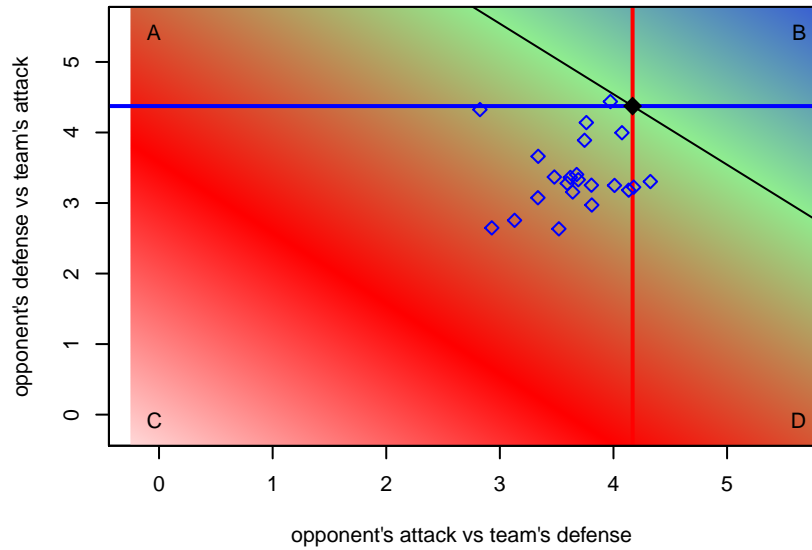

Venues played:  
 2016 Surf Cup Super Black U18  
 2016 FWRL CAS B99  
 2016 SCDL FI1 U18  
 2016 Nomads Thanksgiving 1st Division U18  
 2016 NV Players Showcase U-18 Treasure Isl

**attack and defense variance (black dot)  
relative to other teams  
and top 10 in region**

**attack and defense rating  
relative to others at age  
and all opponents in last 13 months**

**attack and defense rating  
relative to others at age  
and all opponents in last 13 months**

**Performance relative to 13 month average**

**Performance relative to 13 month average**

Distribution of opponents  
 Red = Lose zone, Blue = Win zone, Green = Even  
 Black line separates win/lose zones

lot. A=Neither has attack advantage, B=Opponent has both attack and defense advantage, C=Opponent has both attack and defense disadvantage, D=Both have