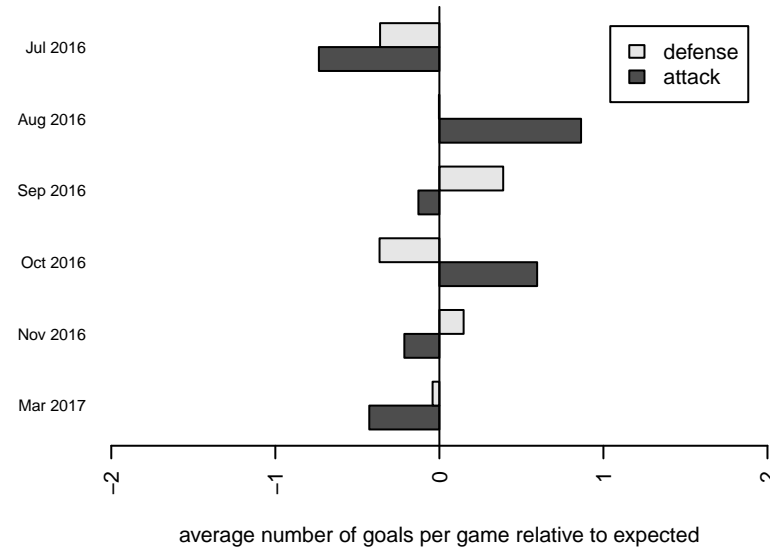

Venues played:  
 2016 Surf Cup Super Black U18  
 2016 FWRL CAS B99  
 2016 SCDL FI1 U18  
 2016 Nomads Thanksgiving 1st Division U18  
 2016 NV Players Showcase U-18 Treasure Isl

**attack and defense variance (black dot)  
relative to other teams  
and top 10 in region**

**attack and defense rating  
relative to others at age  
and all opponents in last 13 months**

**attack and defense rating  
relative to others at age  
and all opponents in last 13 months**

**Performance relative to 13 month average**

**Performance relative to 13 month average**

Distribution of opponents  
 Red = Lose zone, Blue = Win zone, Green = Even  
 Black line separates win/lose zones

lot. A=Neither has attack advantage, B=Opponent has both attack and defense advantage, C=Opponent has both attack and defense disadvantage, D=Both have