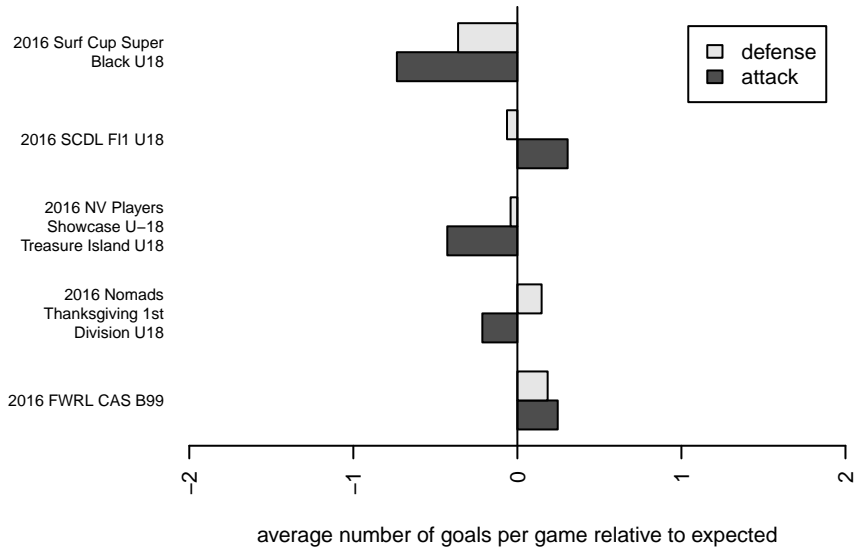

# West Coast FC B99

Mission Viejo, CAS  
 B99 total strength=2033  
 attack=79.42 defense=64.61  
 fall league = SCDL FI1 U18  
 notes= Wyss 2016

alt names used:  
 WEST COAST FC WYSS (CAS)  
 West Coast FC B99 Wyss  
 West Coast FC B99 Wyss  
 WEST COAST FC WYSS (CAS)  
 West Coast FC B99 Wyss

Venues played:  
 2016 Surf Cup Super Black U18  
 2016 FWRL CAS B99  
 2016 SCDL FI1 U18  
 2016 Nomads Thanksgiving 1st Division U18  
 2016 NV Players Showcase U-18 Treasure Isl

**attack and defense variance (black dot)  
relative to other teams  
and top 10 in region**

**attack and defense rating  
relative to others at age  
and all opponents in last 13 months**

**attack and defense rating  
relative to others at age  
and all opponents in last 13 months**

**Performance relative to 13 month average**

**Performance relative to 13 month average**

Distribution of opponents  
 Red = Lose zone, Blue = Win zone, Green = Even  
 Black line separates win/lose zones

lot. A=Neither has attack advantage, B=Opponent has both attack and defense advantage, C=Opponent has both attack and defense disadvantage, D=Both have