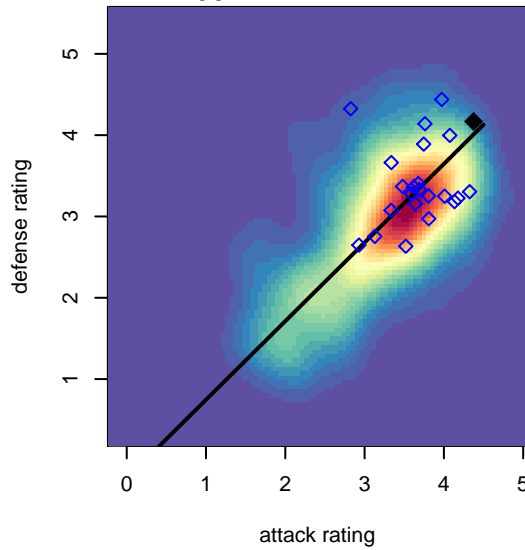

# West Coast FC B99

Mission Viejo, CAS  
 B99 total strength=2033  
 attack=79.42 defense=64.61  
 fall league = SCDL FI1 U18  
 notes= Wyss 2016

alt names used:  
 WEST COAST FC WYSS (CAS)  
 West Coast FC B99 Wyss  
 West Coast FC B99 Wyss  
 WEST COAST FC WYSS (CAS)  
 West Coast FC B99 Wyss

Venues played:  
 2016 Surf Cup Super Black U18  
 2016 FWRL CAS B99  
 2016 SCDL FI1 U18  
 2016 Nomads Thanksgiving 1st Division U18  
 2016 NV Players Showcase U-18 Treasure Isl

**attack and defense variance (black dot)  
relative to other teams  
and top 10 in region**

**attack and defense rating  
relative to others at age  
and all opponents in last 13 months**

**attack and defense rating  
relative to others at age  
and all opponents in last 13 months**

**Performance relative to 13 month average**

**Performance relative to 13 month average**

Distribution of opponents  
 Red = Lose zone, Blue = Win zone, Green = Even  
 Black line separates win/lose zones

lot. A=Neither has attack advantage, B=Opponent has both attack and defense advantage, C=Opponent has both attack and defense disadvantage, D=Both have