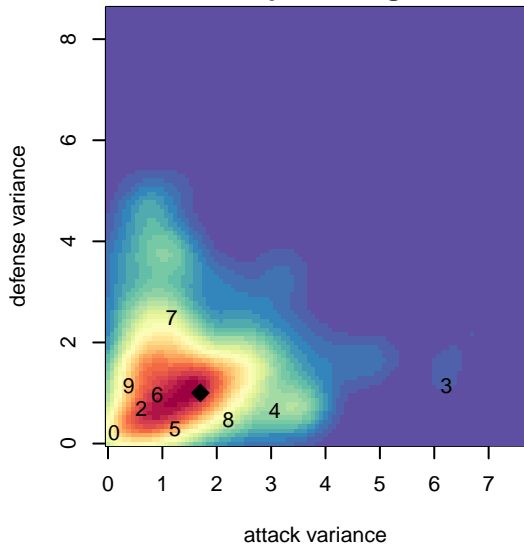

# West Coast FC B99

Mission Viejo, CAS  
 B99 total strength=2033  
 attack=79.42 defense=64.61  
 fall league = SCDL FI1 U18  
 notes= Wyss 2016

alt names used:  
 WEST COAST FC WYSS (CAS)  
 West Coast FC B99 Wyss  
 West Coast FC B99 Wyss  
 WEST COAST FC WYSS (CAS)  
 West Coast FC B99 Wyss

Venues played:  
 2016 Surf Cup Super Black U18  
 2016 FWRL CAS B99  
 2016 SCDL FI1 U18  
 2016 Nomads Thanksgiving 1st Division U18  
 2016 NV Players Showcase U-18 Treasure Isl

**attack and defense variance (black dot)  
relative to other teams  
and top 10 in region**

**Performance relative to 13 month average**

Distribution of opponents  
 Red = Lose zone, Blue = Win zone, Green = Even  
 Black line separates win/lose zones

lot. A=Neither has attack advantage, B=Opponent has both attack and defense advantage, C=Opponent has both attack and defense disadvantage, D=Both have